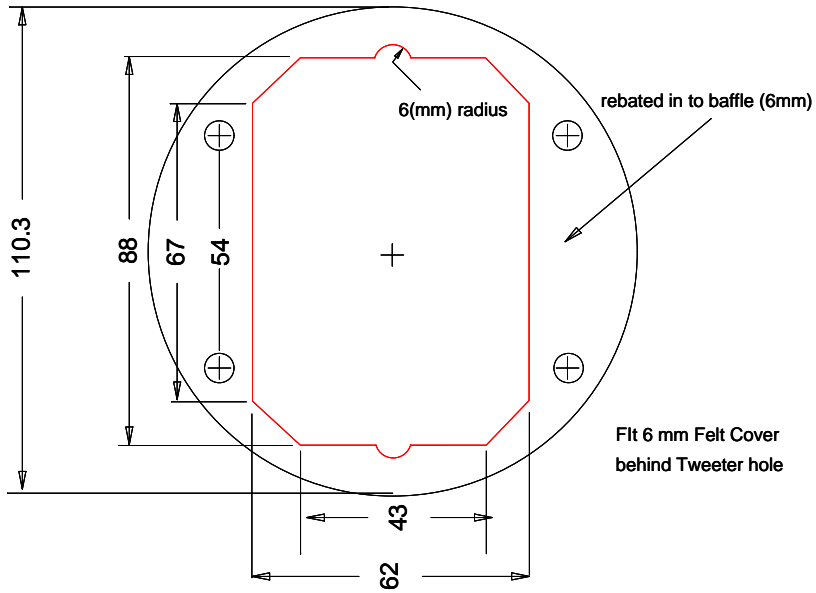

# STONES SOUND STUDIO

MODEL SHDS-R260

JP3.0 RIBBON TWEETER CUT OUT

P9

260\_02e MAIN ALL #.dcd

# STONES SOUND STUDIO

Model SHDS-R260

REAR PORT

P10

PORT made from Iplex 65mm DWV ( plumbing down water vent) # approx 72.5mm O/D