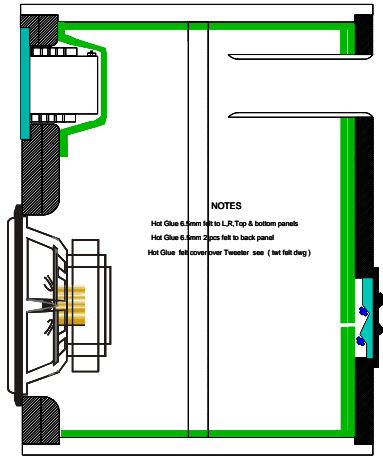

STONES SOUND STUDIO

Model SHDS-R360 6.5" 2way Ribbon Bookshelf Speaker

Designed by
Russell Storey

R360 TWT FELT CUP

R360 FELT

REAR PORT

JP3.0 RIBBON TWEETER CUT OUT

R360 WIRING

R360 GRILL PANEL

FRONT

BACK VIEW

FRONT VIEW

R360 ROUNDOVER

SIDE VIEW