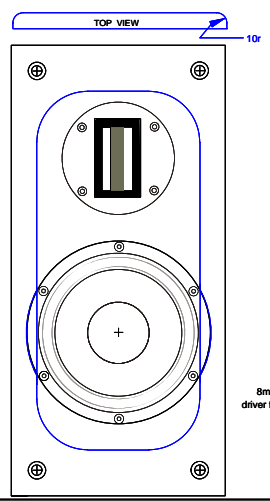

STONES SOUND STUDIO

Model SHDS-R360 6.5" 2way Ribbon Bookshelf Speaker

Designed by
Russell Storey

R360 TWT FELT CUP

R360 FELT

REAR PORT

JP3.0 RIBBON TWEETER CUT OUT

R360 WIRING

R360 GRILL PANEL

FRONT

BACK VIEW

FRONT VIEW

R360 ROUNDOVER

SIDE VIEW