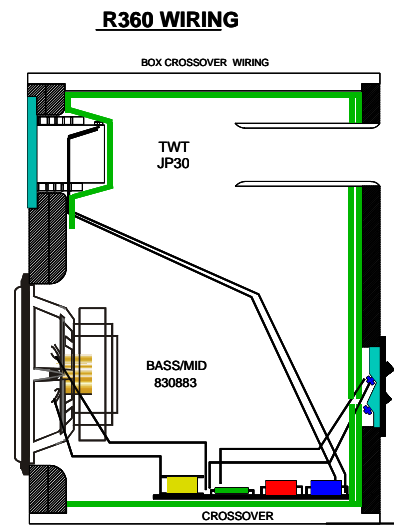

STONES SOUND STUDIO

Model SHDS-R360 6.5" 2way Ribbon Bookshelf Speaker

Designed by
Russell Storey

R360 TWT FELT CUP

R360 FELT

REAR PORT

JP3.0 RIBBON TWEETER CUT OUT

R360 WIRING

R360 GRILL PANEL

FRONT

BACK VIEW

FRONT VIEW

R360 ROUNDOVER

SIDE VIEW