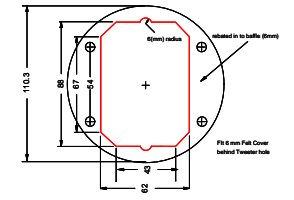

STONES SOUND STUDIO

Model SHDS-R360 6.5" 2way Ribbon Bookshelf Speaker

Designed by
Russell Storey

R360 TWT FELT CUP

R360 FELT

REAR PORT

JP3.0 RIBBON TWEETER CUT OUT

R360 WIRING