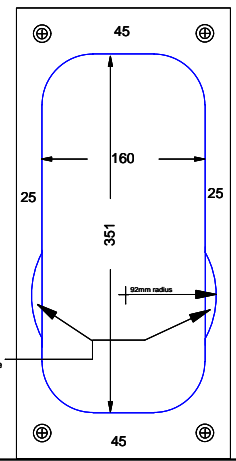

STONES SOUND STUDIO

Model SHDS-R360 6.5" 2way Ribbon Bookshelf Speaker

Designed by
Russell Storey

R360 TWT FELT CUP

R360 FELT

REAR PORT

JP3.0 RIBBON TWEETER CUT OUT

R360 WIRING

R360 GRILL PANEL

FRONT

BACK VIEW

FRONT VIEW

R360 ROUNDOVER

SIDE VIEW