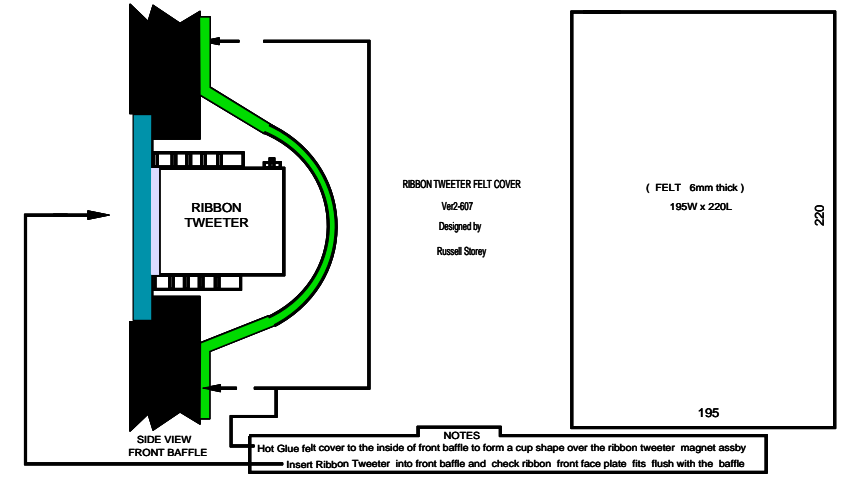

STONES SOUND STUDIO

Model SHDS-R360 6.5" 2way Ribbon Bookshelf Speaker

Designed by
Russell Storey

R360 TWT FELT CUP

R360 FELT

REAR PORT

JP3.0 RIBBON TWEETER CUT OUT

R360 WIRING

R360 GRILL PANEL

FRONT

BACK VIEW

FRONT VIEW

R360 ROUNDOVER

SIDE VIEW