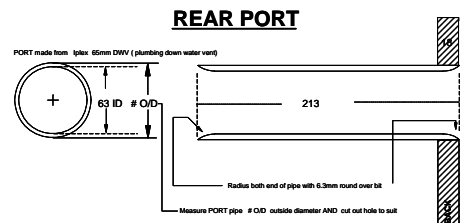

STONES SOUND STUDIO

Model SHDS-R360 6.5" 2way Ribbon Bookshelf Speaker

Designed by
Russell Storey

R360 TWT FELT CUP

R360 FELT

REAR PORT

JP3.0 RIBBON TWEETER CUT OUT

R360 WIRING