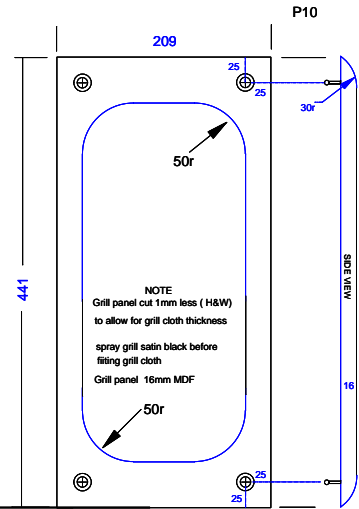

STONES SOUND STUDIO

Model SHDS-R360 6.5" 2way Ribbon Bookshelf Speaker

Designed by
Russell Storey

R360 TWT FELT CUP

R360 FELT

REAR PORT

JP3.0 RIBBON TWEETER CUT OUT

R360 WIRING

R360 GRILL PANEL

FRONT

BACK VIEW

FRONT VIEW

R360 ROUNDOVER

SIDE VIEW